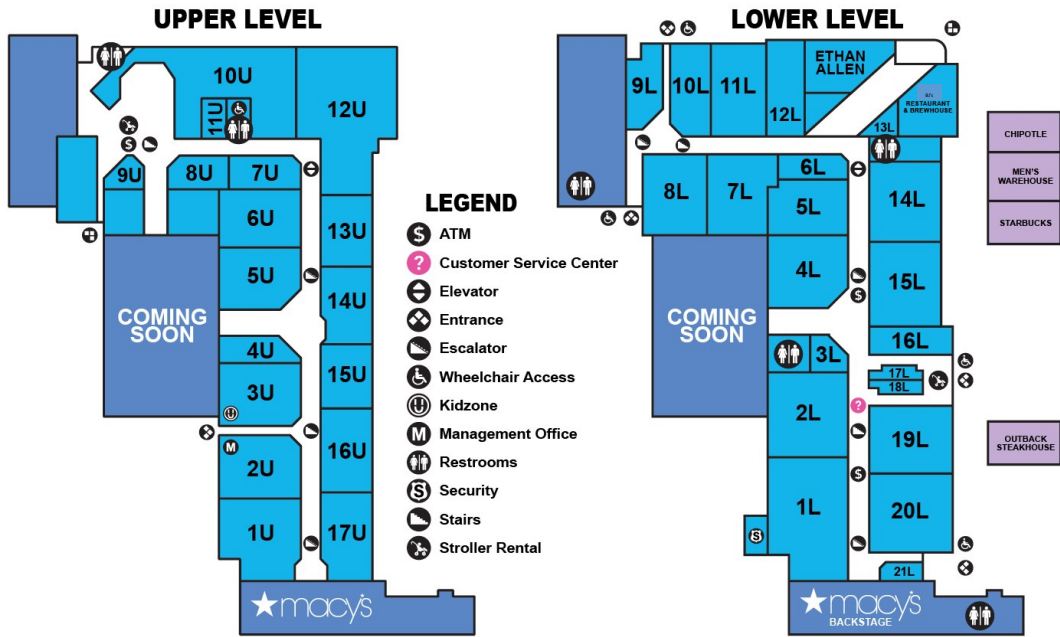

TRI-COUNTY MALL

Department Stores

Macy's
Macy's Backstage on 1st Floor

Apparel for Men

- 2L Buckle
- 15U Exclusive Wear
- 12U Hot Image
- 7U Hot Topic
- 20L Hype
- 2U Jimmy Jazz
- 16L Kabreet
- OP Men's Wearhouse
- 3U rue21
- 13L Salem's Fashion
- 2L Premiere Apparel
- 20L One of One
- 17U Step Up
- 1U Today's Man
- 3L Vengeance
- 2L XIOS

Apparel for Women & Men

- 2L Buckle
- 19L Cincy Shop
- 15U Exclusive Wear
- 12U Hot Image
- 7U Hot Topic
- 20L Hype
- 2U Jimmy Jazz
- 20L One of One
- 2L Premiere Apparel
- 3U rue21
- 1U VIP House of Fashion
- 2L XIOS

Apparel & Shoes for Children

- 16U The Children's Place
- 15U Exclusive Wear
- 2U Jimmy Jazz
- 6U Journey's Kidz
- 4L Kids Foot Locker
- 20L One of One
- 14L Shoe Dept. Encore
- 17U Step Up

Cosmetics, Health & Beauty

- 19L A&R Perfumes
- 5U Bath & Body Works
- 9U Cincinnati Nails
- 19L Eyebrowse
- 8U Flatliners Barber Shop
- 1U Hair Max
- 21L Nail Perfection
- 14U Perfumes Plus
- 1L ProActiv Interactive Kiosk
- 12L U Relax